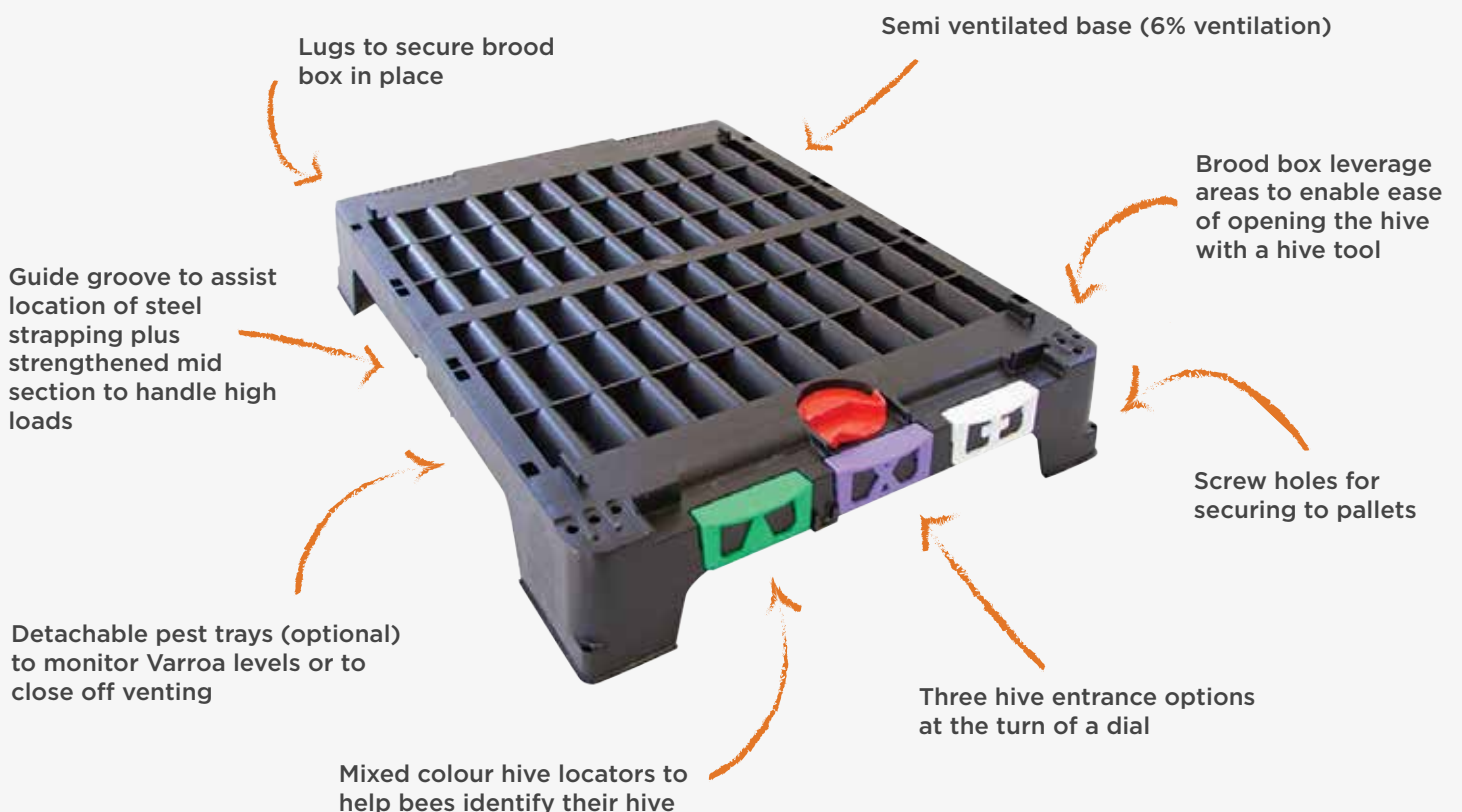

ORIGINAL BOTTOM BOARD

BBOAHDR