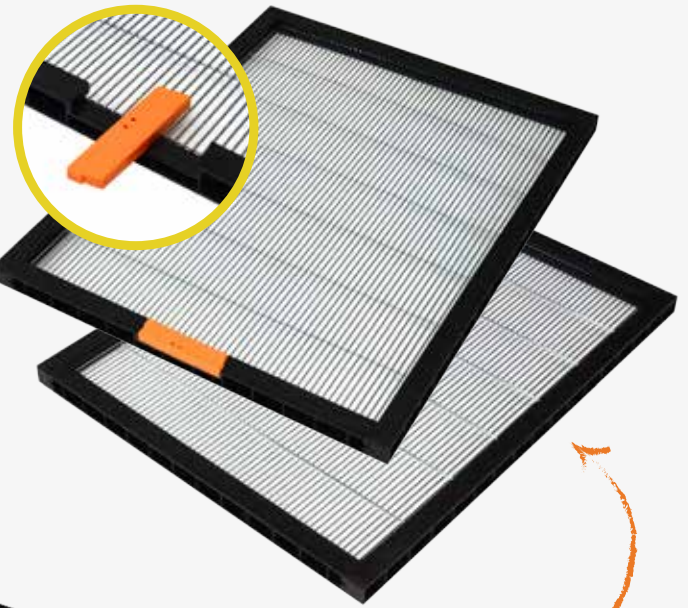

PROPMAT

PROPMATHL

NEW!

PLASTIC RIMS

**USA & Italian Queen Excluders
Hive Mats**

2 & 4 Corner Bee Escape Boards

Available with or without a gated entrance

Allows bee entry above the excluder and directly into the honey box

Use as a bottom board or a split board between hives

Assembled with high quality stainless steel screws for a long life under repeated use

Made from high strength fibre reinforced virgin plastics

Can be opened and closed to meet your hive management needs