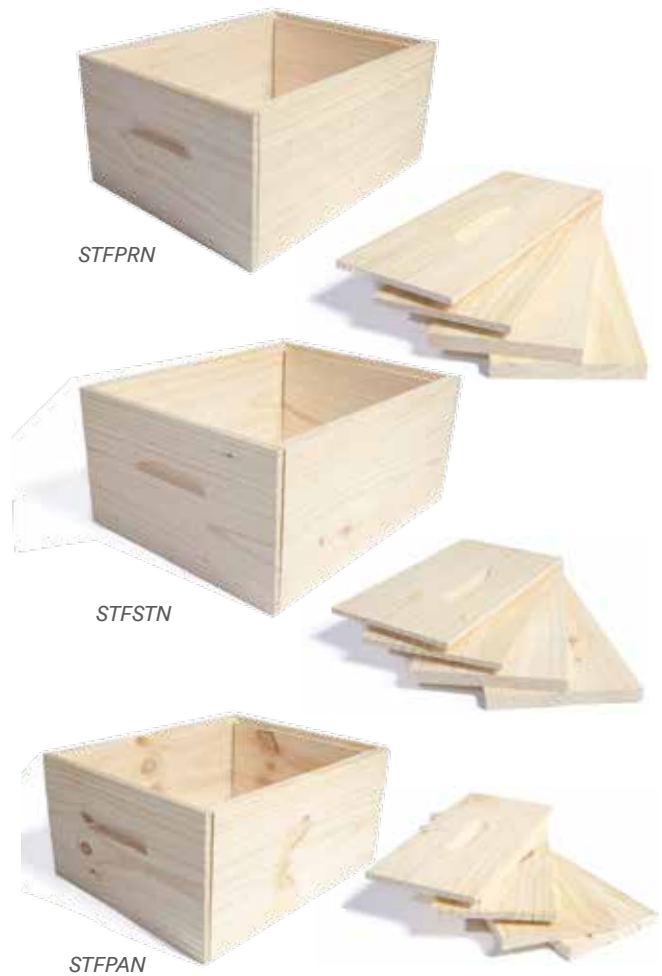

Use as a bottom board or a split board between hives

Assembled with high quality stainless steel screws for a long life under repeated use

Made from high strength fibre reinforced virgin plastics

Can be opened and closed to meet your hive management needs

ST3PAD

ST3SAD

Painting also available. Please contact us for pricing

Storeys - Kitset

<i>Premium Grade = Knot Free</i>			Retail	Retail
<i>Standard Grade = Tight Knots</i>			Excl GST	Incl GST
Premium Grade	1+	ea	20.81	23.93
Full Depth Commercial	10+	ea	17.34	19.94
243mm <i>STFPRN</i>	150+	ea	15.99	18.39
1 pallet = 150 storeys	600+	ea	14.74	16.95
Premium Grade	1+	ea	16.00	18.40
¾ Depth Commercial	10+	ea	13.92	16.01
185mm <i>ST3PRN</i>	200+	ea	12.82	14.74
1 pallet = 200 storeys	600+	ea	11.79	13.56
Standard Grade	1+	ea	18.10	20.82
Full Depth Commercial	10+	ea	15.08	17.34
243mm <i>STFSTN</i>	150+	ea	13.62	15.66
1 pallet = 150 storeys	600+	ea	12.40	14.26
Standard Grade	1+	ea	14.00	16.10
¾ Depth Commercial	10+	ea	12.10	13.92
<i>ST3STN</i>	200+	ea	11.16	12.83
185mm - 1 pallet = 200 storeys	600+	ea	10.26	11.80
Budget Grade	150+	ea	10.62	12.21
Full Depth Commercial	600+	ea	9.47	10.89
<i>STFPAN</i>				
Subject to Availability. Available in full pallet lots only				
Budget Grade	200+	ea	10.07	11.58
¾ Depth Commercial	600+	ea	9.00	10.35
<i>ST3PAN</i>				
Subject to Availability. Available in full pallet lots only				