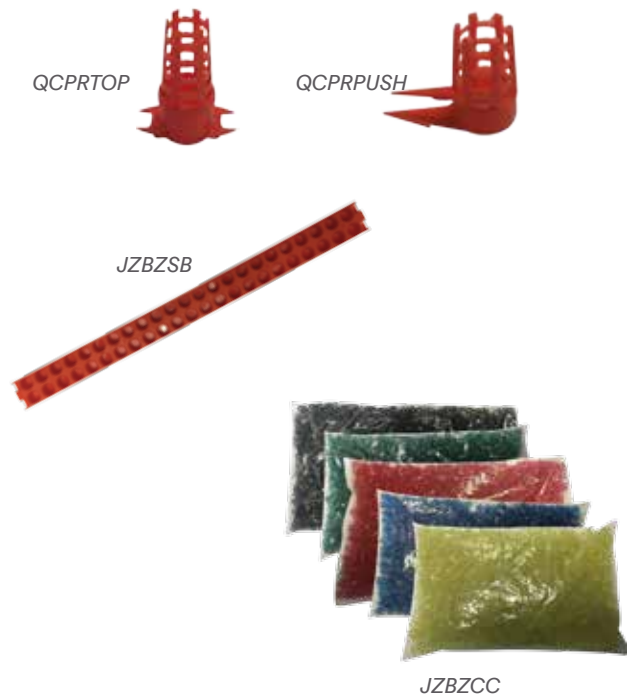

JZ BZ Queen Rearing Equipment Cont.

			Retail Excl GST	Retail Incl GST
JZ BZ Shipping Bar Minimum 10 <i>JZBZSB</i>	10+ ea 100+ ea		2.95 2.51	3.39 2.89
JZ BZ Battery Box for Shipping Queen Cells <i>QCJZBB</i>	1+ ea 96+ ea		4.26 3.83	4.90 4.40
JZ BZ Top Bar Cell Protectors Plastic - 100 per bag <i>QCPRTOP</i>	1+ bag		21.70	24.96
JZ BZ Push In Cell Protectors Plastic - 100 per bag <i>QCPRPUSH</i>	1+ bag		21.70	24.96
JZ BZ Cell Cups Available in Amber, Blue, Green, Red and Smoke 100 per bag <i>JZBZCC100</i>	1+ bag		22.57	25.96
JZ BZ Cell Cups Available in Amber, Blue, Green, Red and Smoke 1000 per bag <i>JZBZCC1000</i>	1+ bag		191.26	219.95
JZ BZ - Clear Cages Minimum 100 <i>JZBZQC</i>	100+ ea 1000+ ea		0.43 0.39	0.49 0.45