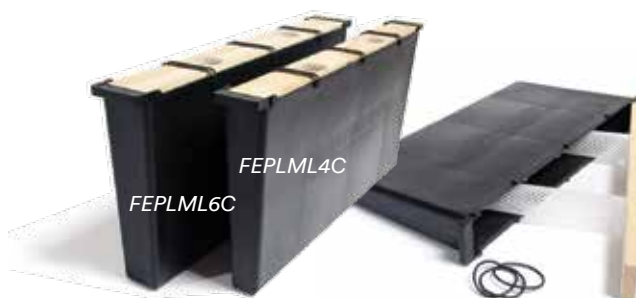

Feeder Rims - Kitset

			Retail Excl GST	Retail Incl GST
90mm Rim To Suit Beetek	1+	ea	9.75	11.21
9.5L Top Feeder <i>STFB9N</i>	10+	ea	9.22	10.60
No Handle / No Rebate	100+	ea	7.93	9.12
140mm Rim To Suit Half	1+	ea	10.10	11.62
Top Feeder <i>STFB</i>	10+	ea	9.35	10.75
With Handle / No Rebate	100+	ea	7.96	9.15