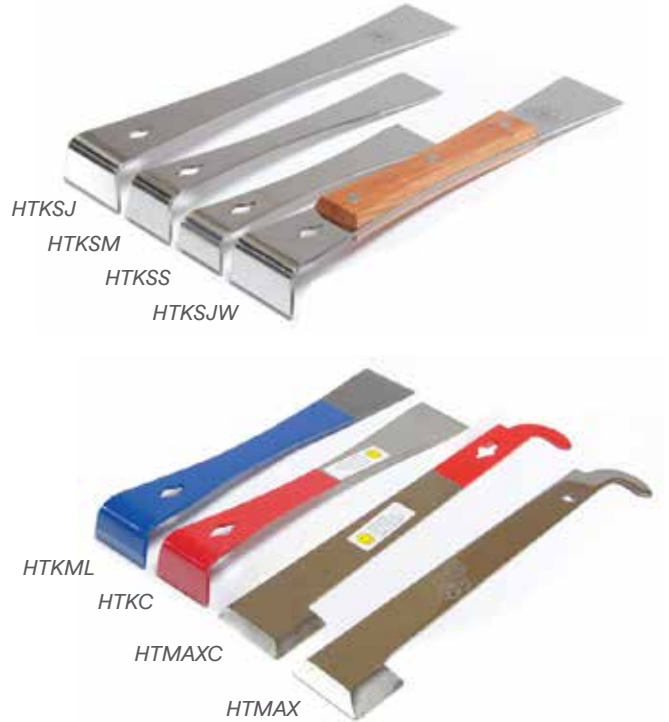

EXCCL

FRGBCL

Frame Holders & Grips

			Retail Excl GST	Retail Incl GST
Frame Holder S/Steel Heavy Duty <i>FRMHOL</i>	1+ ea		22.60	25.99
Frame Holder S/Steel Light Duty <i>FRMHOLC</i>	1+ ea		17.38	19.99
Frame Grip - Wooden Handle <i>FRGRIPW</i>	1+ ea		9.80	11.27
Frame Grip Standard Mann Lake <i>FRGRIPML</i>	1+ ea		9.80	11.27

FRMHOL

FRGRIPW

Hive Component Cleaner

			Retail Excl GST	Retail Incl GST
Hive Doctor WaxAway New! Equipment Cleaner 10kg <i>WAXAWAY10KG</i>	1+ ea		173.25	199.24

WAXAWAY10KG

Hive Tools - Kelly & Maxant

			Retail Excl GST	Retail Incl GST
Kelly Type 12" Jumbo Stainless Steel <i>HTKSJ</i>	1+ ea		27.78	31.95
	6+ ea		24.78	28.50
Kelly Type 9" Medium Stainless Steel <i>HTKSM</i>	1+ ea		17.35	19.95
	6+ ea		16.09	18.50
Kelly Type 7" Small Stainless Steel <i>HTKSS</i>	1+ ea		14.74	16.95
	6+ ea		12.61	14.50
Kelly Type 12" Jumbo S/Steel with handle <i>HTKSJW</i>	1+ ea		36.48	41.95
	6+ ea		33.48	38.50
Kelly Type 10" Heavy Duty Blue <i>HTKML</i>	1+ ea		17.35	19.95
	6+ ea		16.09	18.50
Kelly Type 10" Red <i>HTKC</i>	1+ ea		9.00	10.35
	6+ ea		7.92	9.11
Kelly Type Small With Handle (Not pictured) <i>HTKSMW</i>	1+ ea		7.65	8.80
	6+ ea		6.73	7.74
Maxant Type Red 10" <i>HTMAXC</i>	1+ ea		9.40	10.81
	6+ ea		8.27	9.51
Maxant Type S/Steel 10" with Hook <i>HTMAX</i>	1+ ea		26.04	29.95
	6+ ea		23.91	27.50

Hive Tools - Multi-function

			Retail Excl GST	Retail Incl GST
Jack the Ripper 210mm S/Steel - Lega <i>HTJACK</i>	1+ ea		21.70	24.96
	6+ ea		20.43	23.49
Combo Tool S/Steel <i>HTCOMBO</i>	1+ ea		16.98	19.53
	6+ ea		14.94	17.18
Maxant & Kelly Type New! Multi-Function Tool <i>HTMHT</i>	1+ ea		26.00	29.90
	6+ ea		23.00	26.45
Dual Function S/Steel New! Knife - Wooden Handle <i>HTKNIFE</i>	1+ ea		12.00	13.80
	6+ ea		11.15	12.82
Dual Function S/Steel New! Uncapping Knife <i>UCKKNIFEHT</i>	1+ ea		14.00	16.10
	6+ ea		12.53	14.41